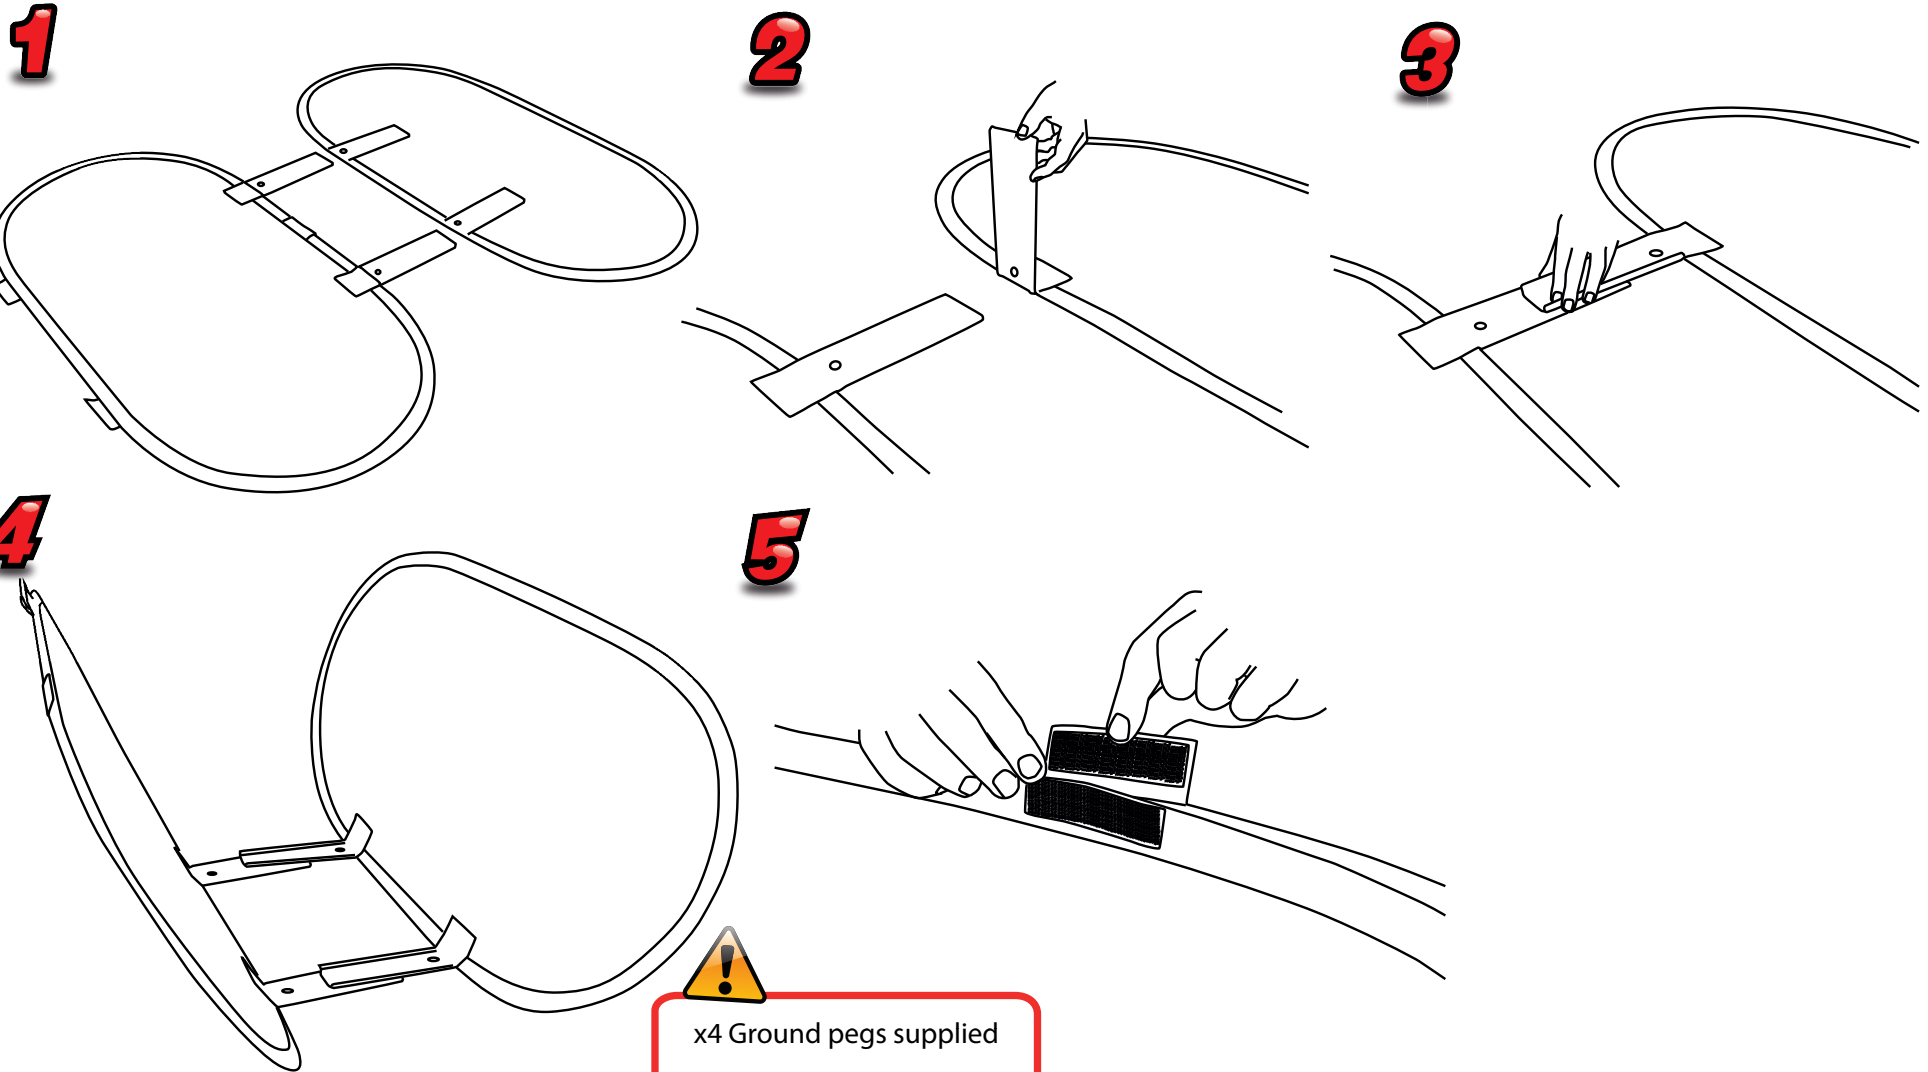

STOWAWAY

GRAPHIC
PRINTING
SERVICES

Attaching Graphic

kg
3.54
3.90
4.20

Visible graphic Area 1400 x 700 : 1326 (w) x 650 (h) mm
 1700 x 850: 1602 (w) x 800 (h) mm
 2000 x 1000: 1894.5 (w) x 950 (h) mm

STOWAWAY

GRAPHIC
PRINTING
SERVICES

x4 Ground pegs supplied