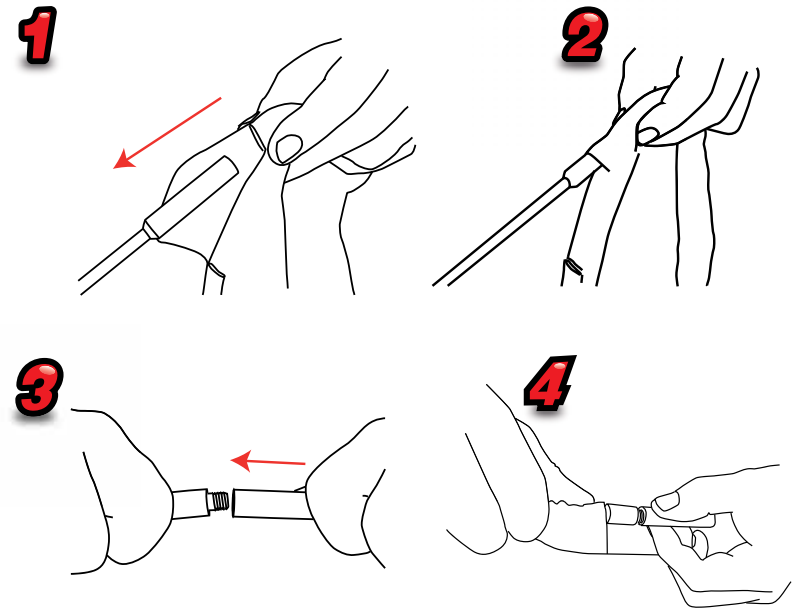

STOWAWAY

GRAPHIC
PRINTING
SERVICES

Attaching Graphic

kg
3.54
3.90
4.20

Visible graphic Area 1400 x 700 : 1326 (w) x 650 (h) mm
 1700 x 850: 1602 (w) x 800 (h) mm
 2000 x 1000: 1894.5 (w) x 950 (h) mm

STOWAWAY